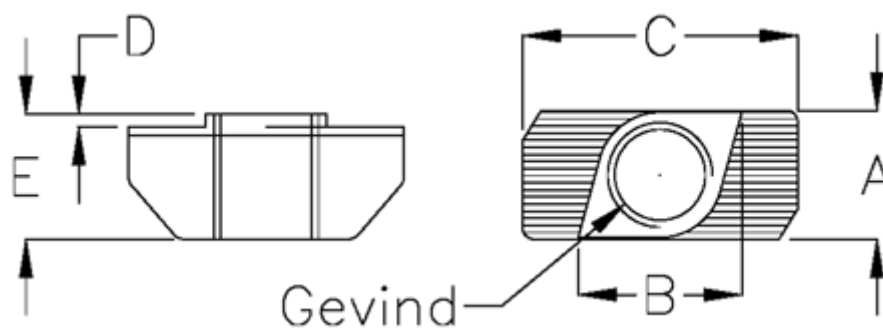

# Data Sheet

Article number: 0581421002

Description: Hepco MCS 1-242-1002 T-Nut M8 (slot 10)  
M8 (slot 10)

## Measures

A	= 9.7
B	= 9.8
C	= 19.5
D	= 3.1
E	= 8.7
Thread	= M8
Weight (kg)	= 0.004